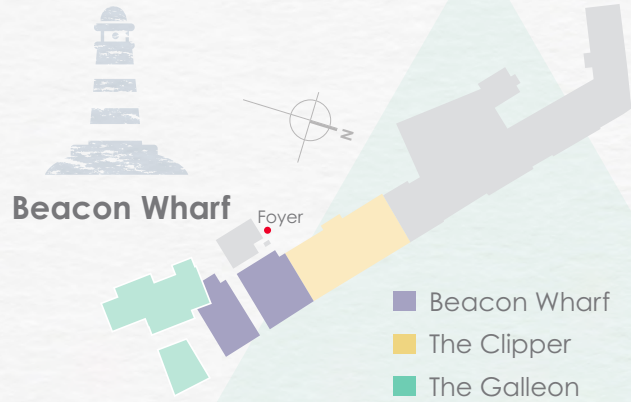

# Beacon Wharf

- No. 1 Beacon Wharf (Duplex)**  
230.8 sq m / 2485 sq ft
- No. 2 Beacon Wharf (Duplex)**  
164.3 sq m / 1768 sq ft
- No. 3 Beacon Wharf (Duplex)**  
146.2 sq m / 1574 sq ft

Ground Floor

1

# Beacon Wharf

**No. 4 Beacon Wharf (Duplex)**  
230.5 sq m / 2481 sq ft

**No. 5 Beacon Wharf (Apartment)**  
138.6 sq m / 1492 sq ft

**No. 6 Beacon Wharf (Duplex S/H)**  
246.1 sq m / 2648 sq ft