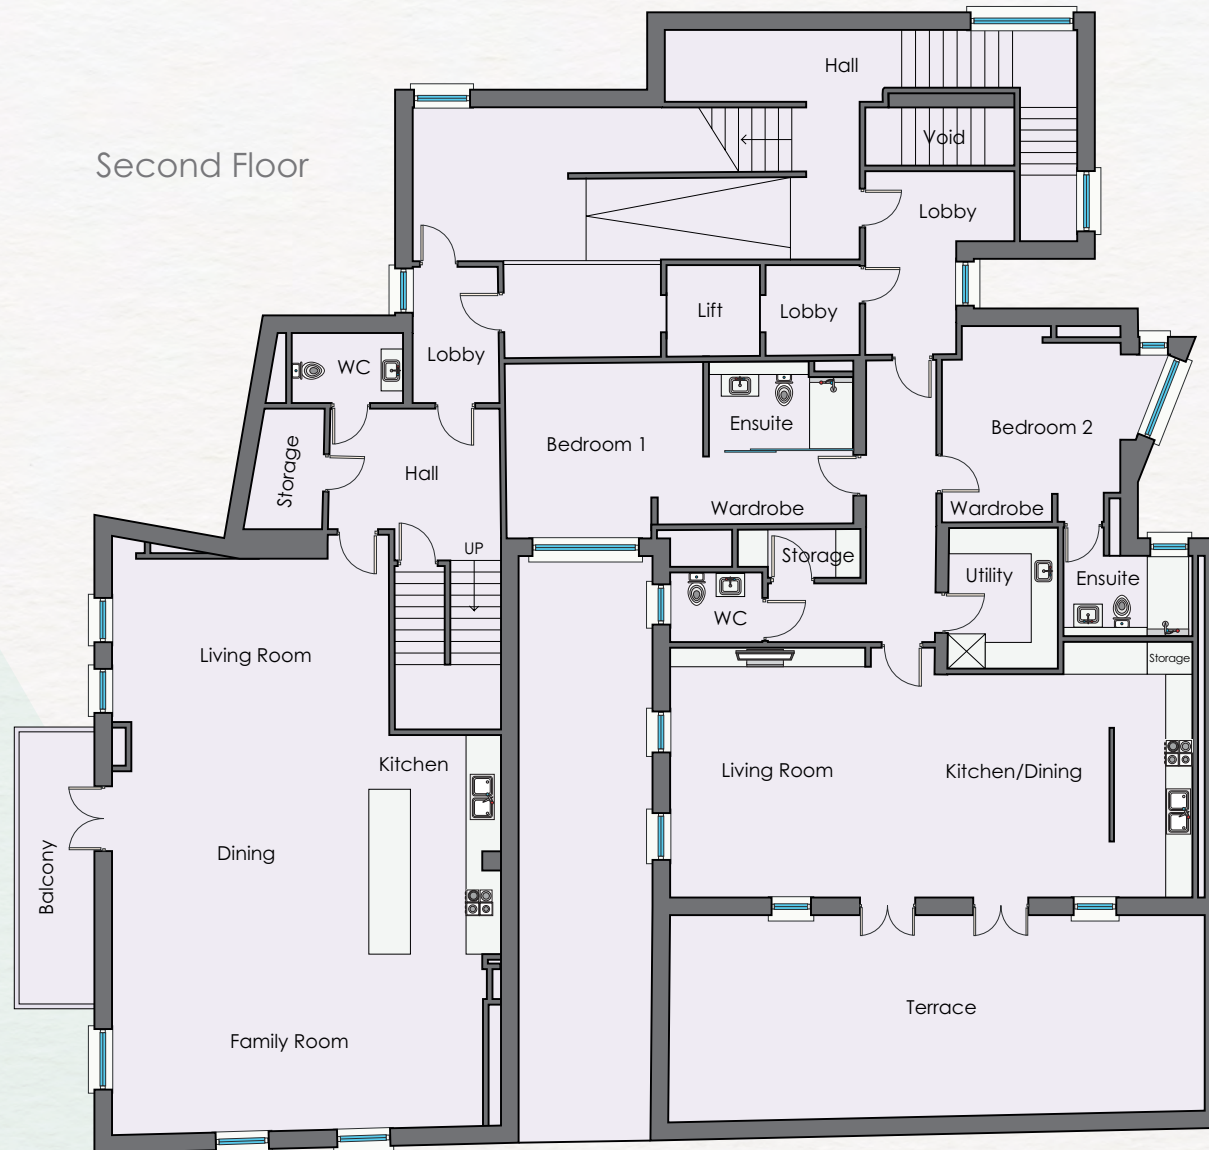

# Beacon Wharf

- No. 1 Beacon Wharf (Duplex)**  
230.8 sq m / 2485 sq ft
- No. 2 Beacon Wharf (Duplex)**  
164.3 sq m / 1768 sq ft
- No. 3 Beacon Wharf (Duplex)**  
146.2 sq m / 1574 sq ft

Ground Floor

1

# Beacon Wharf

**No. 4 Beacon Wharf (Duplex)**  
230.5 sq m / 2481 sq ft

**No. 5 Beacon Wharf (Apartment)**  
138.6 sq m / 1492 sq ft

**No. 6 Beacon Wharf (Duplex S/H)**  
246.1 sq m / 2648 sq ft

## Second Floor

4

5

Third Floor

4

6

Fourth Floor

6