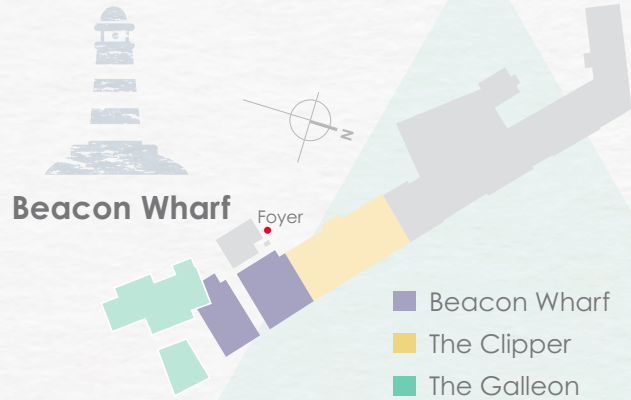

# Beacon Wharf

- No. 1 Beacon Wharf (Duplex)**  
230.8 sq m / 2485 sq ft
- No. 2 Beacon Wharf (Duplex)**  
164.3 sq m / 1768 sq ft
- No. 3 Beacon Wharf (Duplex)**  
146.2 sq m / 1574 sq ft

Ground Floor

1

# Beacon Wharf

**No. 4 Beacon Wharf (Duplex)**  
230.5 sq m / 2481 sq ft

**No. 5 Beacon Wharf (Apartment)**  
138.6 sq m / 1492 sq ft

**No. 6 Beacon Wharf (Duplex S/H)**  
246.1 sq m / 2648 sq ft