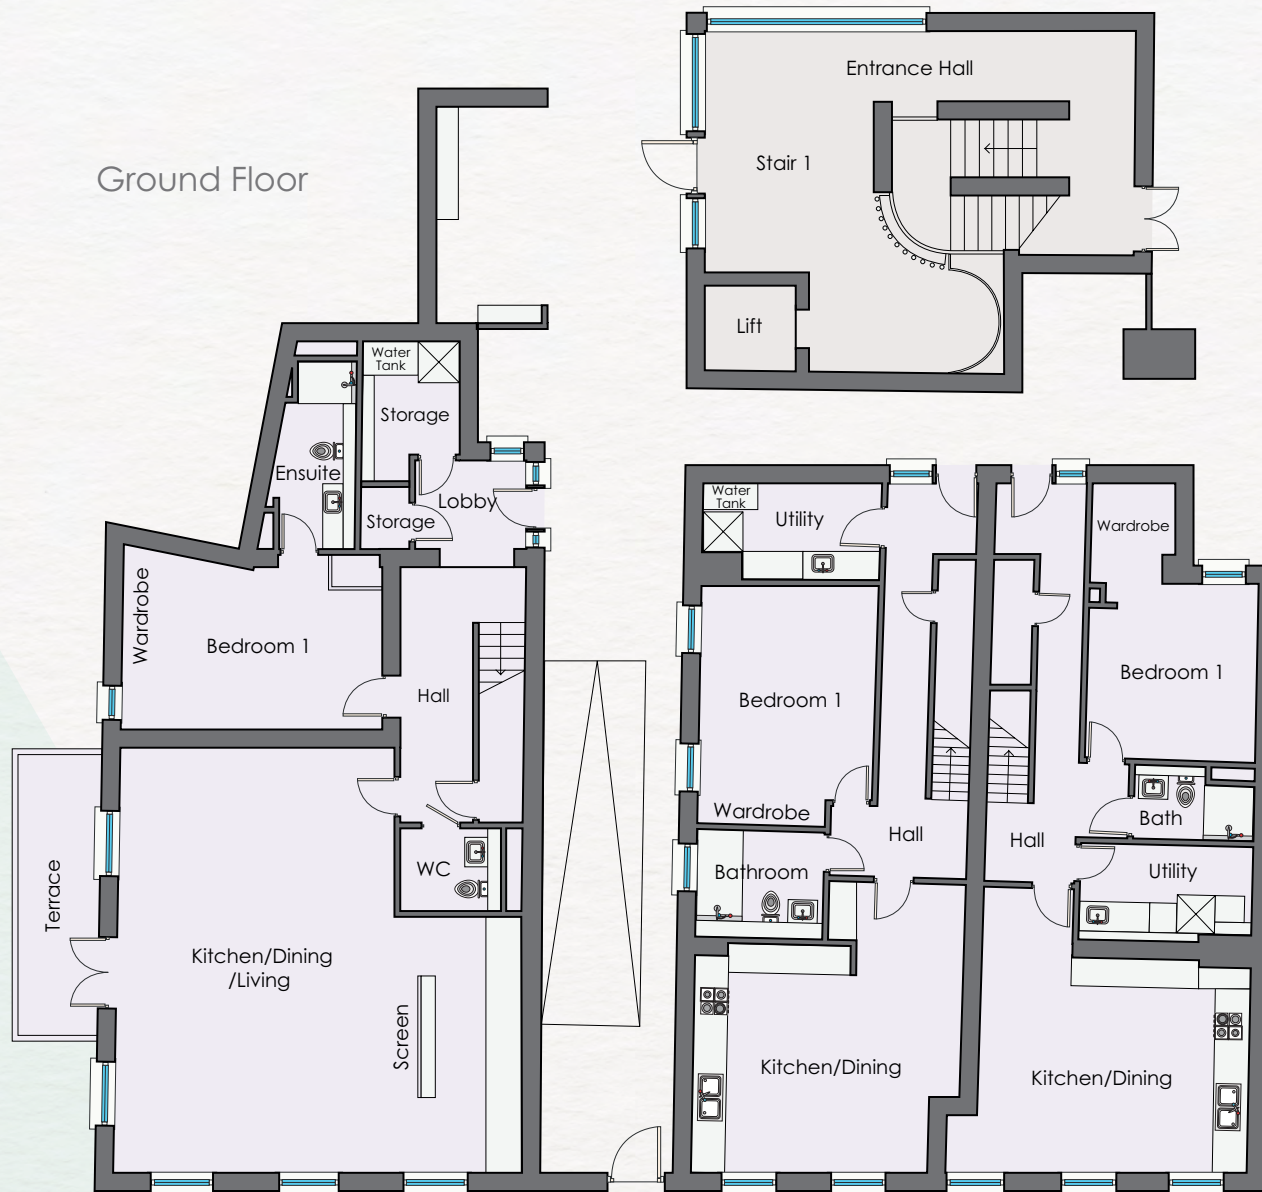

# Beacon Wharf

- No. 1 Beacon Wharf (Duplex)**  
230.8 sq m / 2485 sq ft
- No. 2 Beacon Wharf (Duplex)**  
164.3 sq m / 1768 sq ft
- No. 3 Beacon Wharf (Duplex)**  
146.2 sq m / 1574 sq ft

Ground Floor

1

# Beacon Wharf

**No. 4 Beacon Wharf (Duplex)**  
230.5 sq m / 2481 sq ft

**No. 5 Beacon Wharf (Apartment)**  
138.6 sq m / 1492 sq ft

**No. 6 Beacon Wharf (Duplex S/H)**  
246.1 sq m / 2648 sq ft

## Second Floor

4

5

Third Floor

4

6

Fourth Floor

6