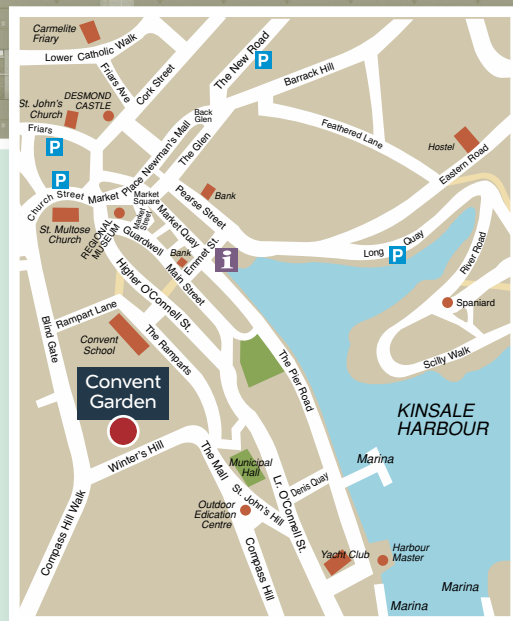

# Site + Location Map

**CONVENT GARDEN**  
KINSALE, COUNTY CORK

 **CUMNOR**  
Building & Civil Engineering Contractors  
[www.cumnor.ie](http://www.cumnor.ie)

 **savills**

**021 4271371**  
[conventgarden@savills.ie](mailto:conventgarden@savills.ie)  
[www.savills.ie](http://www.savills.ie)