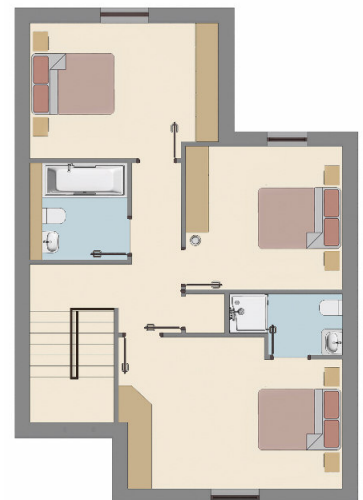

House Type A

House Type A

4 Bed Detached 192 sq m / 2067 sq ft

Ground Floor

1st Floor

2nd Floor