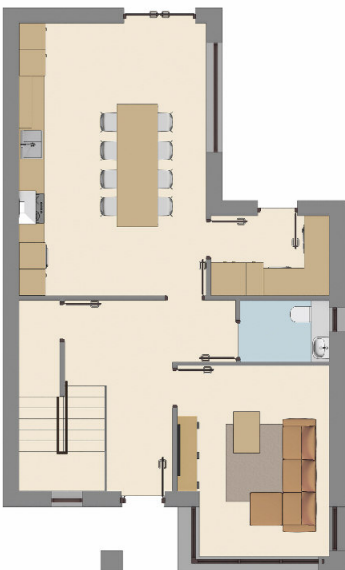

House Type A

House Type A

4 Bed Detached 192 sq m / 2067 sq ft

Ground Floor

1st Floor

2nd Floor