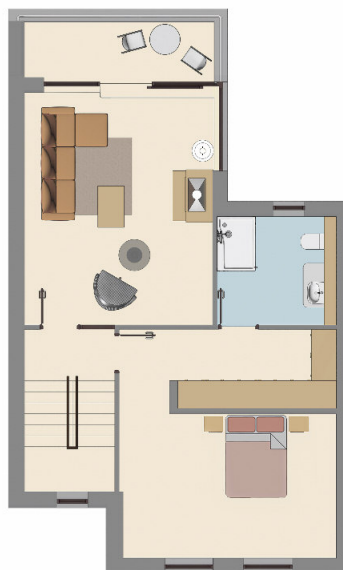

House Type A

House Type A

4 Bed Detached 192 sq m / 2067 sq ft

Ground Floor

1st Floor

2nd Floor